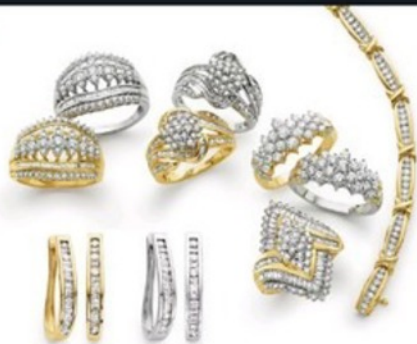

BLACK FRIDAY DEAL
SAVE UP TO 75%

399.99 EA.

1 CT. T.W. DIAMOND RING, HOOPS OR BRACELET

jcp.com 270-1030, 1078, 1671, 1007, 1100, 1445, 4620, 3130, 3131
sale $571.41* ea.
reg. $1499.98-$1624.98 ea.
additional styles available
8" bracelets available at jcp.com