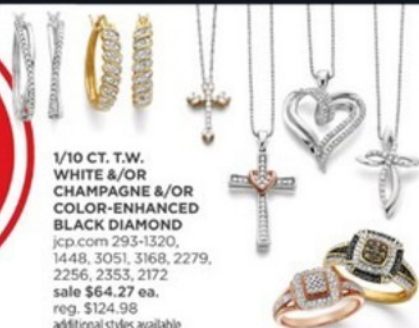

SPOTLIGHT DEAL

BLACK FRIDAY DEAL
SAVE 64%

44.99 EACH

1/10 CT. T.W. WHITE &/OR CHAMPAGNE &/OR COLOR-ENHANCED BLACK DIAMOND
jcp.com 293-1320, 1448, 3051, 3168, 2279, 2256, 2353, 2172
sale $64.27 ea.
reg. $124.98
additional styles available